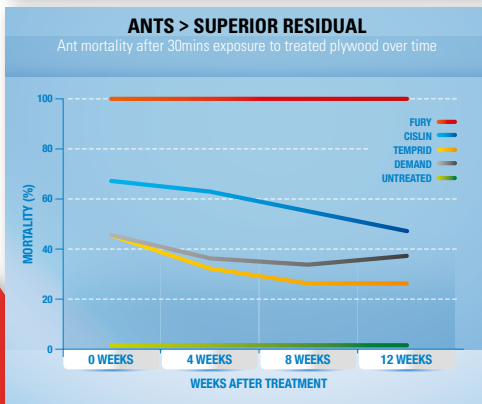

Fury 120 SC also proved to be more powerful when it came to getting heavy pest infestations under control.

The power of Fury's superior initial knock down will impress your customers.

Use only as directed.

Summary Results Reference Trials: Agrisearch 2010/2013 - Fury 12.5ml/L, Cislin 6ml/L, Temprid 10ml/L, Demand 16ml/L

Fury

120 SC
General Household
Insecticide

Dual power for complete
household pest control