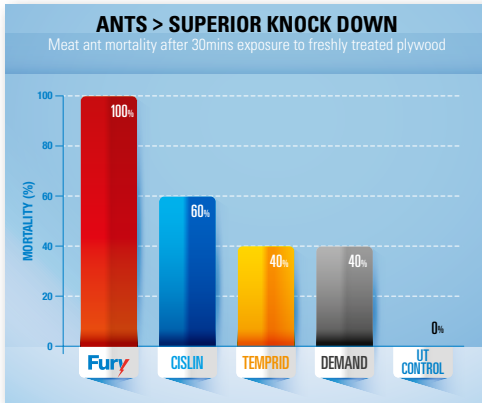

A better bottom line for your business. In laboratory tests Fury 120 SC outperformed the current leading brands in fast acting control of ants, cockroaches and spiders.

Fury 120 SC goes further, eradicating flies, mosquitoes, midges, silverfish, fleas, cloths moths, papernest wasps and bed bugs

Fury 120 SC also proved to be more powerful when it came to getting heavy pest infestations under control.

The power of Fury's superior initial knock down will impress your customers.

Use only as directed.

The application of Fury 120 SC must always be carried out by a licensed pest manager and only used as directed.

Fury
120 SC
General Household
Insecticide

SPEED + LONGER RESIDUAL Power For Complete Household Pest Control

Summary Results Reference Trials: Agrisearch 2010/2013 - Fury 12.5ml/L, Cislin 6ml/L, Temprid 10ml/L, Demand 16ml/L

Fury

120 SC
General Household
Insecticide

Dual power for complete
household pest control