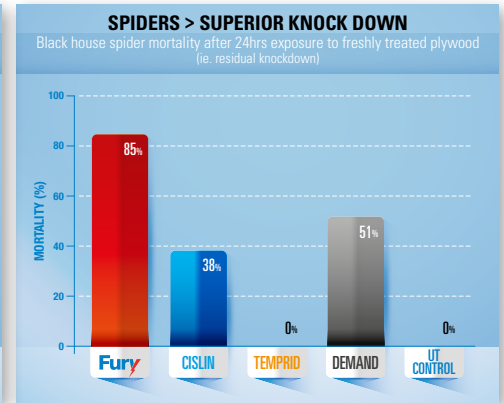

A better bottom line for your business. In laboratory tests Fury 120 SC outperformed the current leading brands in fast acting control of ants, cockroaches and spiders.

Fury 120 SC goes further, eradicating flies, mosquitoes, midges, silverfish, fleas, cloths moths, papernest wasps and bed bugs

Fury 120 SC also proved to be more powerful when it came to getting heavy pest infestations under control.

The power of Fury's superior initial knock down will impress your customers.

Use only as directed.

The application of Fury 120 SC must always be carried out by a licensed pest manager and only used as directed.

Fury
120 SC
General Household
Insecticide

SPEED + LONGER RESIDUAL Power For Complete Household Pest Control

Summary Results Reference Trials: Agrisearch 2010/2013 - Fury 12.5ml/L, Cislin 6ml/L, Temprid 10ml/L, Demand 16ml/L

Fury

120 SC
General Household
Insecticide

Dual power for complete
household pest control