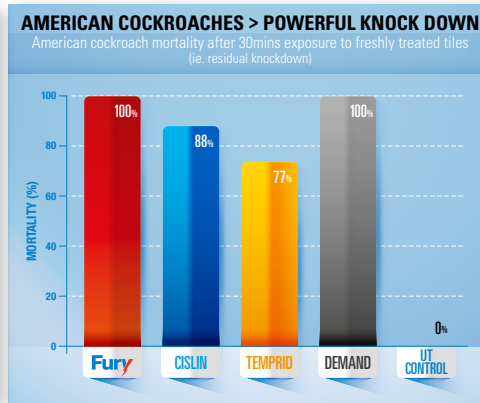

SPEED + LONGER RESIDUAL Power For Complete Household Pest Control

Summary Results Reference Trials: Agrisearch 2010/2013 - Fury 12.5ml/L, Cislin 6ml/L, Temprid 10ml/L, Demand 16ml/L

Fury

120 SC
General Household
Insecticide

Dual power for complete
household pest control