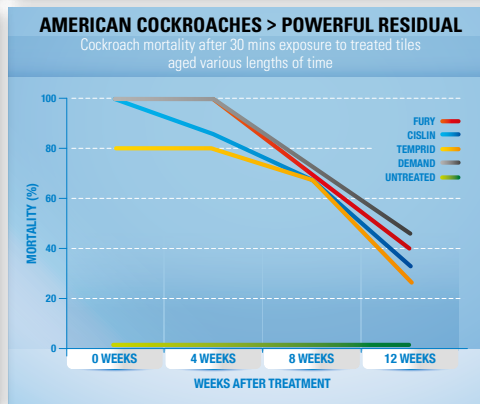

SPEED + LONGER RESIDUAL Power For Complete Household Pest Control

Summary Results Reference Trials: Agrisearch 2010/2013 - Fury 12.5ml/L, Cislin 6ml/L, Temprid 10ml/L, Demand 16ml/L

Fury

120 SC
General Household
Insecticide

Dual power for complete
household pest control