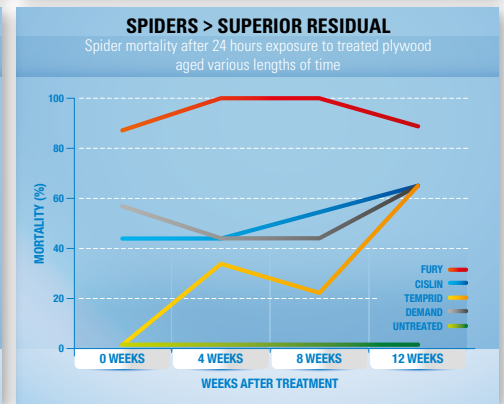

Fury 120 SC also proved to be more powerful when it came to getting heavy pest infestations under control.

The power of Fury's superior initial knock down will impress your customers.

Use only as directed.

Summary Results Reference Trials: Agrisearch 2010/2013 - Fury 12.5ml/L, Cislin 6ml/L, Temprid 10ml/L, Demand 16ml/L

Fury

120 SC
General Household
Insecticide

Dual power for complete
household pest control